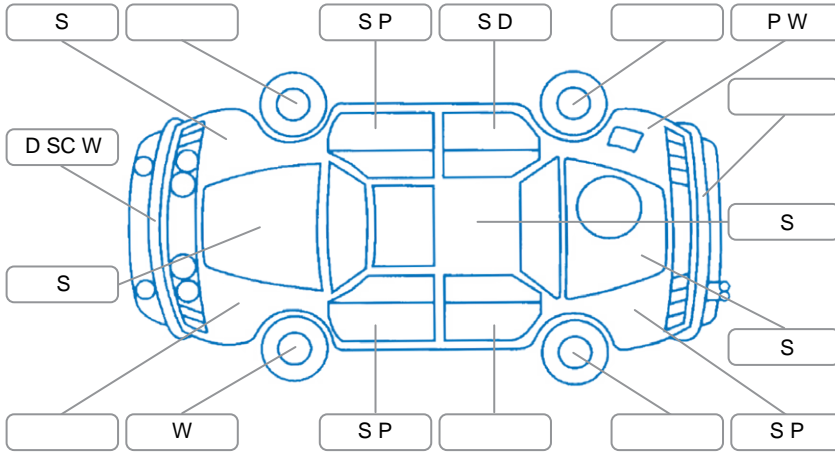

Report ID:	28,210,652	Version:	1
Created:	26 May 2026		

Make:	Mini	Model:	Cooper
Body Style:	Hatchback	Year:	2010
Rego No.:	SM1LEE	Rego Expiry:	20 May 2026
WoF Expiry:	07 Mar 2027	Odometer:	137,343 Kms
Good No.:	28210652	VIN:	WMWZG32010TZ03268
Next Service:	26/8/26 or 145359km	Service History:	No

Key

S = Scratch R = Rust C = Crack * = Decals W = Significant scuffs
 D = Dent PT = Paint defect P = Pin dent SC = Stone Chips

Note: some defects and blemishes may not be displayed in the diagram

Body Inspection Comments

Stone chips in windscreen.

Conditions During Body Inspection

Dry

Under Carriage and Under Bonnet Inspection Comments

Oil seepage around valve cover.

Interior Comments

Seats:	Good
Carpets:	Good
Panels:	Good
Dashboard:	Good