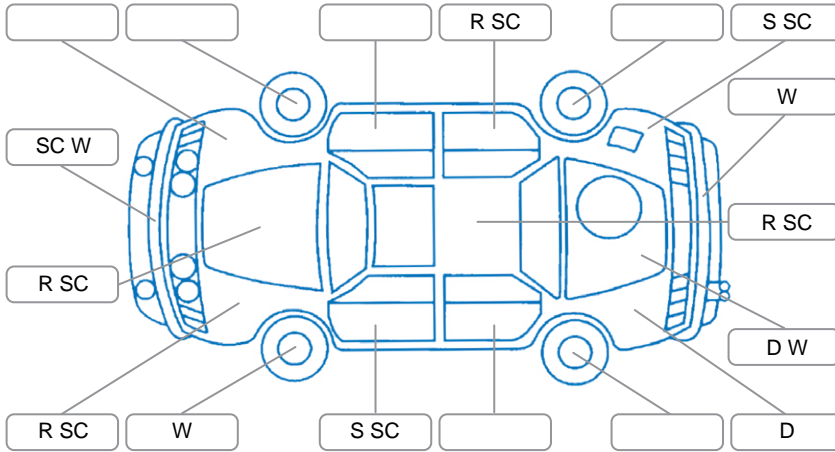

Report ID:	28,210,634	Version:	1
Created:	27 May 2026		

Make:	Nissan	Model:	Navara
Body Style:	Utility	Year:	2022
Rego No.:	PBT483	Rego Expiry:	06 Nov 2026
WoF Expiry:	18 Mar 2027	Odometer:	164,410 Kms
Good No.:	28210634	VIN:	MNTCBAD23A0002653
Next Service:	170400	Service History:	Yes

Key

S = Scratch R = Rust C = Crack * = Decals W = Significant scuffs
 D = Dent PT = Paint defect P = Pin dent SC = Stone Chips

Note: some defects and blemishes may not be displayed in the diagram

Body Inspection Comments

Conditions During Body Inspection: Dry

Under Carriage and Under Bonnet Inspection Comments

Interior Comments

Seats:	Good
Carpets:	Good
Panels:	Good
Dashboard:	Good

General Comments

Partial service history

Road Conditions During Test Drive	Dry		
Engine Timing Mechanism	Timing Chain		
Evidence of Cam Belt Replacement	<input type="checkbox"/> Yes	<input type="checkbox"/> No	Kms
Inspected by:	Sione Mae		
Published by:	Sione Mae		
Inspection Date:	27 May 2026		