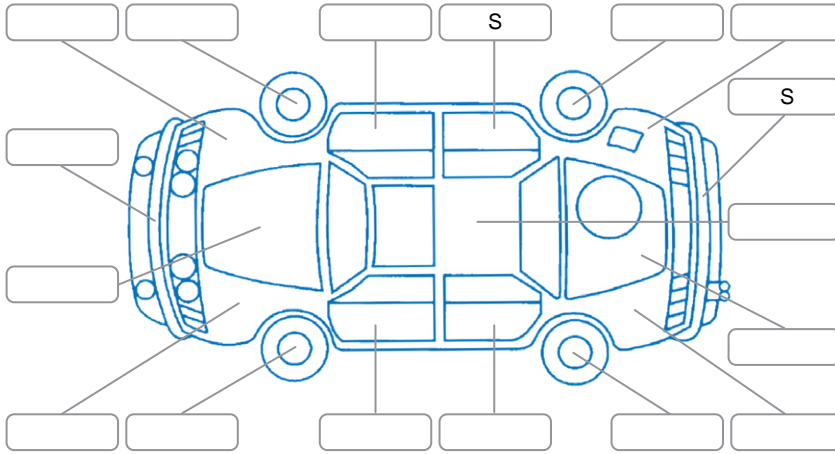

Report ID:	28,210,513	Version:	2
Created:	26 May 2026		

Make:	Toyota	Model:	Wish
Body Style:	Wagon	Year:	2011
Rego No.:	PEC348	Rego Expiry:	09 Mar 2026
WoF Expiry:	26 Aug 2026	Odometer:	111,213 Kms
Good No.:	28210513	VIN:	7AT0H64BX21103622
Next Service:	no sticker	Service History:	No

Key

S = Scratch R = Rust C = Crack * = Decals W = Significant scuffs
 D = Dent PT = Paint defect P = Pin dent SC = Stone Chips

Note: some defects and blemishes may not be displayed in the diagram

Body Inspection Comments