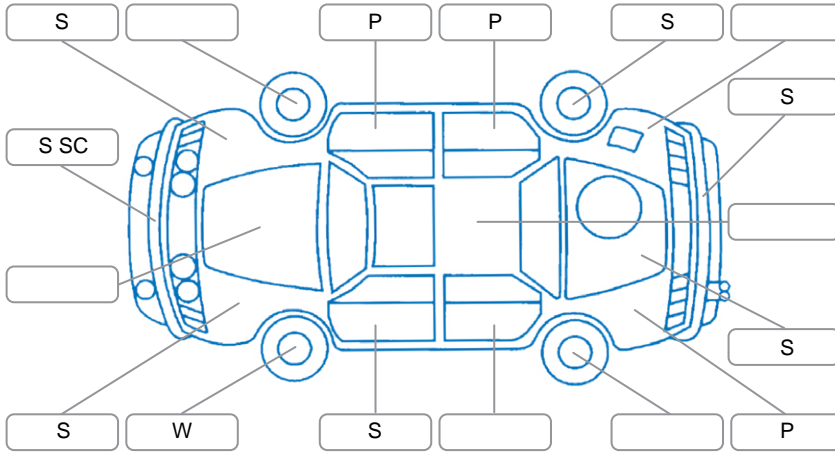

Report ID:	28,210,290	Version:	2
Created:	08 Jun 2026		

Make:	Hyundai	Model:	Santa FE
Body Style:	SUV	Year:	2013
Rego No.:	GTY767	Rego Expiry:	10 Sep 2026
WoF Expiry:	22 May 2027	Odometer:	212,686 Kms
Good No.:	28210290	VIN:	KMHS81XSCU928476
Next Service:	227000	Service History:	No

Key

S = Scratch R = Rust C = Crack * = Decals W = Significant scuffs
 D = Dent PT = Paint defect P = Pin dent SC = Stone Chips

Note: some defects and blemishes may not be displayed in the diagram

Body Inspection Comments

Rear wiper arm bolt cover missing
 Both mirror repeaters cracked

Conditions During Body Inspection

Dry

Under Carriage and Under Bonnet Inspection Comments

Front left inner cv boot leaking

Interior Comments