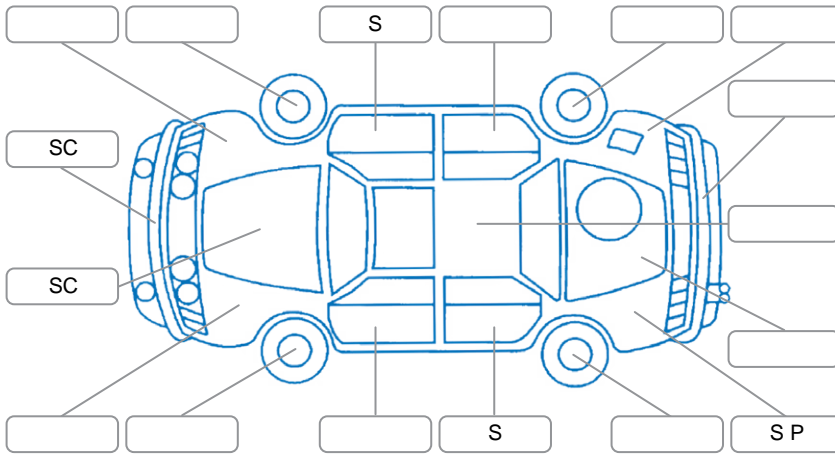

Report ID:	28,210,235	Version:	1
Created:	26 May 2026		

Make:	Haval	Model:	Jolion
Body Style:	SUV	Year:	2021
Rego No.:	NQQ405	Rego Expiry:	25 Sep 2026
WoF Expiry:	26 Jul 2026	Odometer:	76,118 Kms
Good No.:	28210235	VIN:	LGWEE4A5XMK606464
Next Service:	86000	Service History:	No

Key
 S = Scratch R = Rust C = Crack * = Decals W = Significant scuffs
 D = Dent PT = Paint defect P = Pin dent SC = Stone Chips

Note: some defects and blemishes may not be displayed in the diagram

Body Inspection Comments

Conditions During Body Inspection: Dry

Under Carriage and Under Bonnet Inspection Comments

Interior Comments

Seats:	Good
Carpets:	Good
Panels:	Good
Dashboard:	Good

General Comments

Road Conditions During Test Drive	Dry	
Engine Timing Mechanism	Timing Chain	
Evidence of Cam Belt Replacement	<input type="checkbox"/> Yes <input type="checkbox"/> No	Kms
Inspected by:	Chris Buckley	
Published by:	Jeremy Hutchings	
Inspection Date:	26 May 2026	