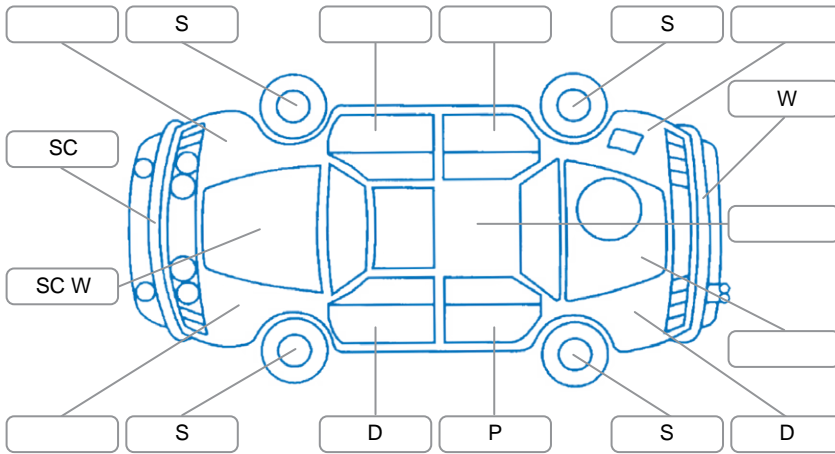

Report ID:	28,210,080	Version:	3
Created:	08 Jun 2026		

Make:	Mazda	Model:	Demio
Body Style:	Hatchback	Year:	2007
Rego No.:	JHW473	Rego Expiry:	01 Jul 2026
WoF Expiry:	05 Mar 2027	Odometer:	188,081 Kms
Good No.:	28210080	VIN:	7AT0C12HX15124970
Next Service:	190,200 Kms	Service History:	No

**Key**  
 S = Scratch    R = Rust    C = Crack    \* = Decals    W = Significant scuffs  
 D = Dent    PT = Paint defect    P = Pin dent    SC = Stone Chips

Note: some defects and blemishes may not be displayed in the diagram