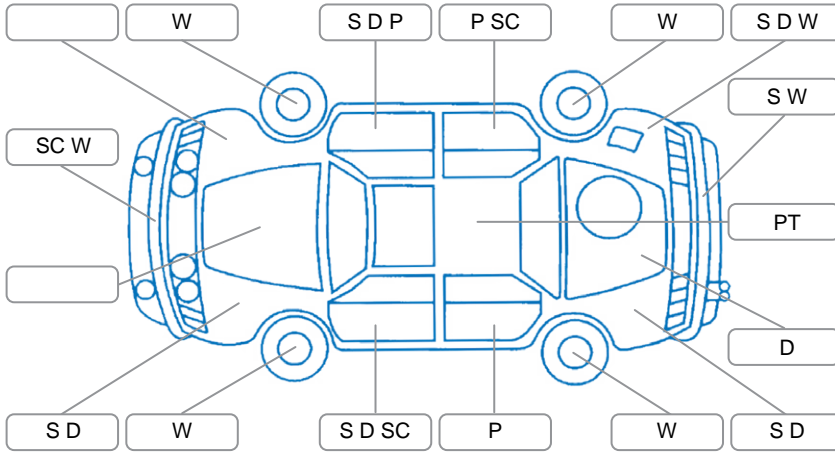

Report ID:	28,210,022	Version:	1
Created:	27 May 2026		

Make:	Holden	Model:	Commodore
Body Style:	Wagon	Year:	2018
Rego No.:	LLE170	Rego Expiry:	11 Jun 2026
WoF Expiry:	21 Jun 2026	Odometer:	239,156 Kms
Good No.:	28210022	VIN:	W0VZM8EC2J1124348
Next Service:	184,000 Kms	Service History:	Yes

Key

S = Scratch R = Rust C = Crack * = Decals W = Significant scuffs
 D = Dent PT = Paint defect P = Pin dent SC = Stone Chips

Note: some defects and blemishes may not be displayed in the diagram

Body Inspection Comments

- Dent in left side lower sill
- Stone chips in front windscreen
- Front right headlight cracked & has moisture inside
- Holes in front and rear bumpers, front bumper lower right side trim missing

Conditions During Body Inspection Dry