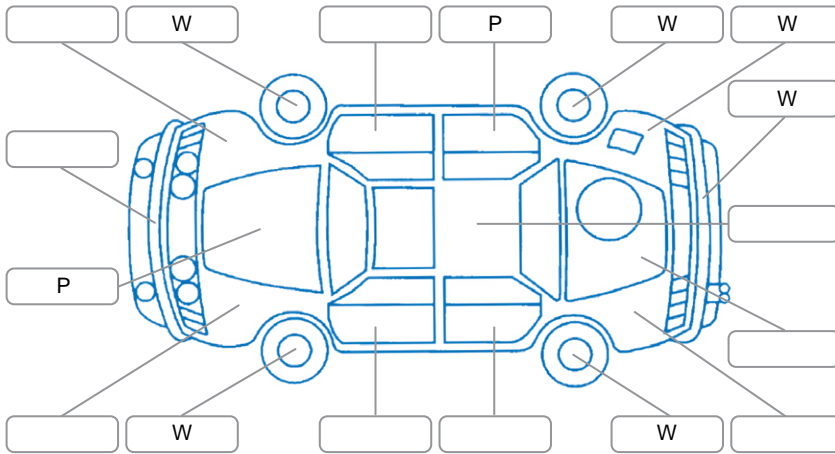

Report ID:	28,210,014	Version:	1
Created:	26 May 2026		

Make:	Mercedes-Benz	Model:	A180
Body Style:	Hatchback	Year:	2014
Rego No.:	PWM754	Rego Expiry:	16 Jul 2026
WoF Expiry:	29 Apr 2027	Odometer:	87,649 Kms
Good No.:	28210014	VIN:	WDD1760422J232437
Next Service:	96,000	Service History:	No

Key
 S = Scratch R = Rust C = Crack * = Decals W = Significant scuffs
 D = Dent PT = Paint defect P = Pin dent SC = Stone Chips

Note: some defects and blemishes may not be displayed in the diagram

Body Inspection Comments