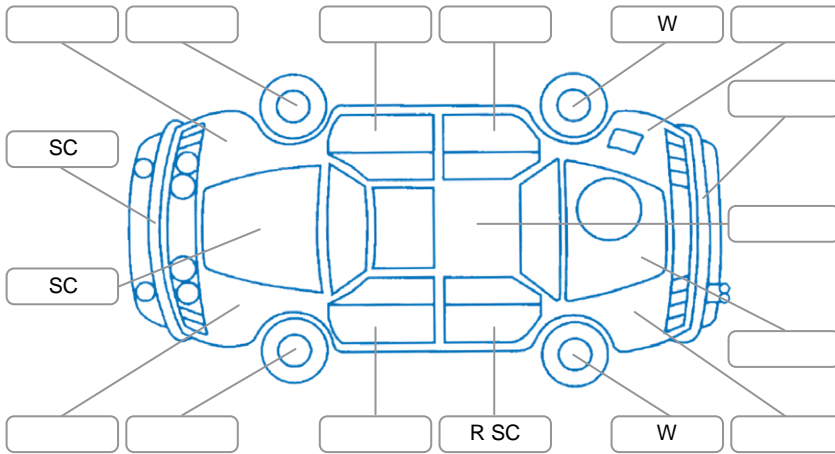

Report ID:	28,209,950	Version:	2
Created:	18 Jun 2026		

Make:	Mercedes-Benz	Model:	C-Class
Body Style:	Sedan	Year:	2012
Rego No.:	HFE402	Rego Expiry:	08 Jul 2026
WoF Expiry:	24 Jun 2027	Odometer:	154,111 Kms
Good No.:	28209950	VIN:	WDD2040482A693326
Next Service:	164000kms	Service History:	No

Key
 S = Scratch R = Rust C = Crack * = Decals W = Significant scuffs
 D = Dent PT = Paint defect P = Pin dent SC = Stone Chips

Note: some defects and blemishes may not be displayed in the diagram

Body Inspection Comments

Conditions During Body Inspection: Dry

Under Carriage and Under Bonnet Inspection Comments

Interior Comments

Seats:	Good
Carpets:	Good
Panels:	Good
Dashboard:	Good

General Comments

Road Conditions During Test Drive	Dry
Engine Timing Mechanism	Timing Chain
Evidence of Cam Belt Replacement	<input type="checkbox"/> Yes <input type="checkbox"/> No Kms
Inspected by:	Sione Mae
Published by:	Neil Honeyman
Inspection Date:	26 May 2026