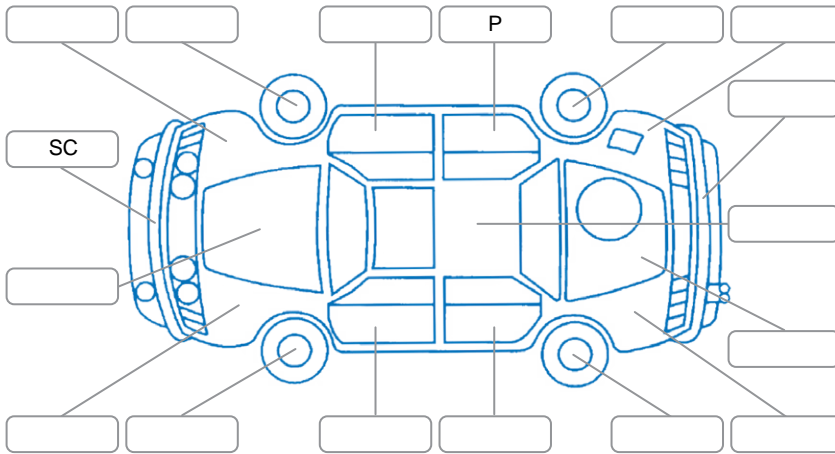

Report ID:	28,209,899	Version:	2
Created:	18 Jun 2026		

Make:	Holden	Model:	Barina
Body Style:	Hatchback	Year:	2018
Rego No.:	LQW485	Rego Expiry:	07 Oct 2026
WoF Expiry:	11 Jun 2027	Odometer:	109,266 Kms
Good No.:	28209899	VIN:	KL3TA48E9JB036631
Next Service:	119000 kms	Service History:	No

Key
 S = Scratch R = Rust C = Crack * = Decals W = Significant scuffs
 D = Dent PT = Paint defect P = Pin dent SC = Stone Chips

Note: some defects and blemishes may not be displayed in the diagram

Body Inspection Comments

Conditions During Body Inspection: Dry

Under Carriage and Under Bonnet Inspection Comments

Interior Comments

Seats:	Average
Carpets:	Average
Panels:	Average
Dashboard:	Average

General Comments

Road Conditions During Test Drive	Dry	
Engine Timing Mechanism	Cambelt	
Evidence of Cam Belt Replacement	<input type="checkbox"/> Yes	<input checked="" type="checkbox"/> No
Inspected by:	Byron Dagg	
Published by:	Sam Huang	
Inspection Date:	27 May 2026	