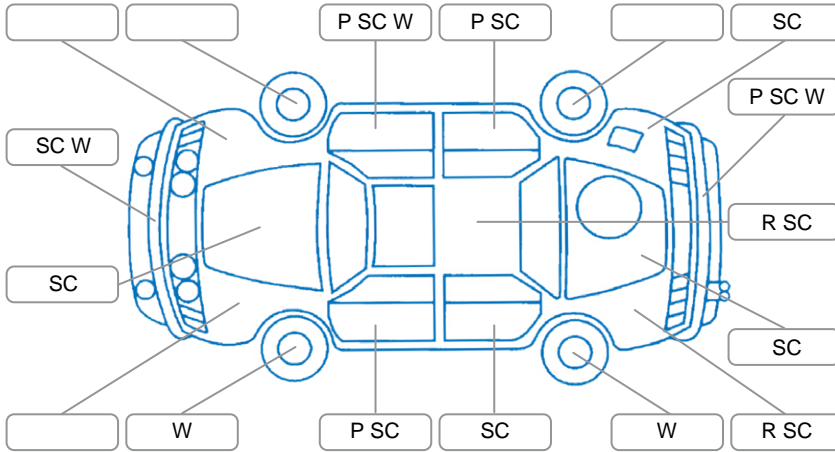

Report ID:	28,209,875	Version:	1
Created:	30 May 2026		

Make:	Toyota	Model:	Hiace
Body Style:	Minibus	Year:	2014
Rego No.:	NQA291	Rego Expiry:	16 Sep 2026
WoF Expiry:	25 Sep 2026	Odometer:	115,276 Kms
Good No.:	28209875	VIN:	7AT0H60FX21034860
Next Service:	79399	Service History:	No

Key

S = Scratch R = Rust C = Crack * = Decals W = Significant scuffs
 D = Dent PT = Paint defect P = Pin dent SC = Stone Chips

Note: some defects and blemishes may not be displayed in the diagram

Body Inspection Comments

Rear bumper misaligned
 RL taillight foggy

Conditions During Body Inspection

Dry

Under Carriage and Under Bonnet Inspection Comments

Underbody surface rust

Interior Comments

Seats:	Good
Carpets:	Good
Panels:	Good
Dashboard:	Good