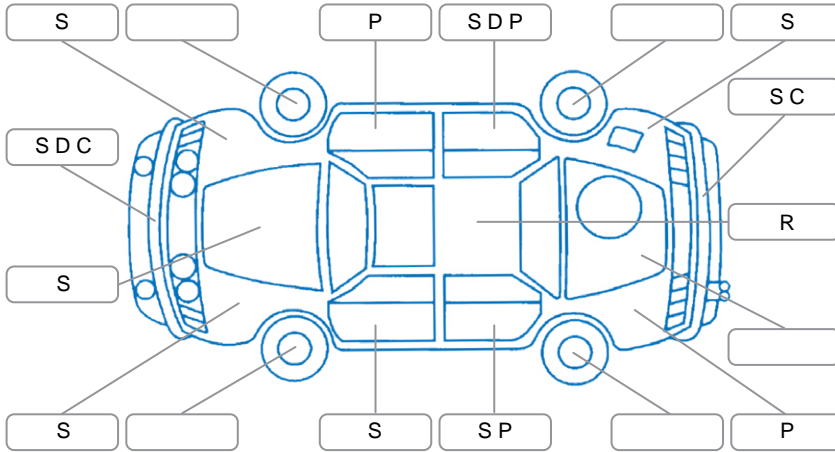

Report ID:	28,209,823	Version:	1
Created:	02 Jun 2026		

Make:	KIA	Model:	Sorento
Body Style:	SUV	Year:	2011
Rego No.:	FZD557	Rego Expiry:	31 May 2026
WoF Expiry:	30 Jul 2026	Odometer:	247,222 Kms
Good No.:	28209823	VIN:	KNAKU811SC5203024
Next Service:	Over due	Service History:	Yes

Key

S = Scratch R = Rust C = Crack * = Decals W = Significant scuffs
 D = Dent PT = Paint defect P = Pin dent SC = Stone Chips

Note: some defects and blemishes may not be displayed in the diagram

Body Inspection Comments

- 4wd
- Engine oil seepage

Interior Comments

Seats:	Average
Carpets:	Good
Panels:	Good
Dashboard:	Good

General Comments

Road Conditions During Test Drive	Dry
Engine Timing Mechanism	Timing Chain
Evidence of Cam Belt Replacement	<input type="checkbox"/> Yes <input type="checkbox"/> No Kms
Inspected by:	Vasanthakumar Mayilswamy
Published by:	Vasanthakumar Mayilswamy
Inspection Date:	02 Jun 2026