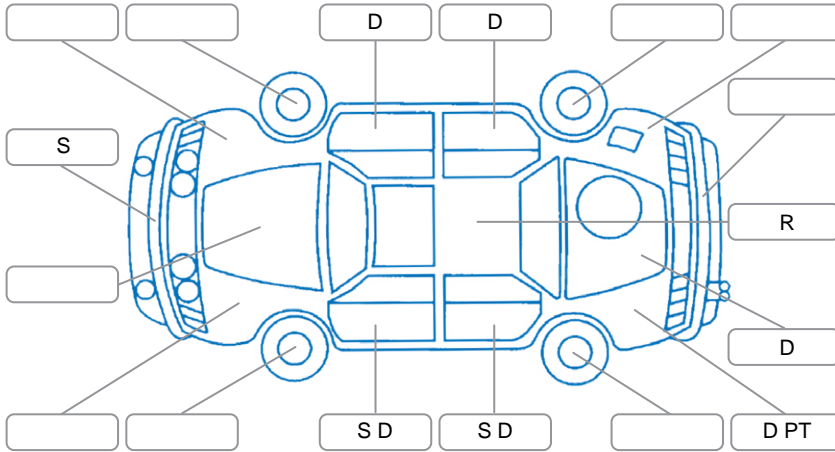

Report ID:	28,209,765	Version:	1
Created:	27 May 2026		

Make:	Mazda	Model:	Bt-50
Body Style:	Utility	Year:	2019
Rego No.:	QSB652	Rego Expiry:	24 Apr 2026
WoF Expiry:	20 Aug 2026	Odometer:	118,713 Kms
Good No.:	28209765	VIN:	MMOUR0YG100000794
Next Service:	97,000 kms	Service History:	No

Key
 S = Scratch R = Rust C = Crack * = Decals W = Significant scuffs
 D = Dent PT = Paint defect P = Pin dent SC = Stone Chips

Note: some defects and blemishes may not be displayed in the diagram

Body Inspection Comments

Conditions During Body Inspection Dry

Under Carriage and Under Bonnet Inspection Comments

Coolant leak, transmission rear seal leak, both front wheel ball joint play, driver seat belt not retractable, service overdue