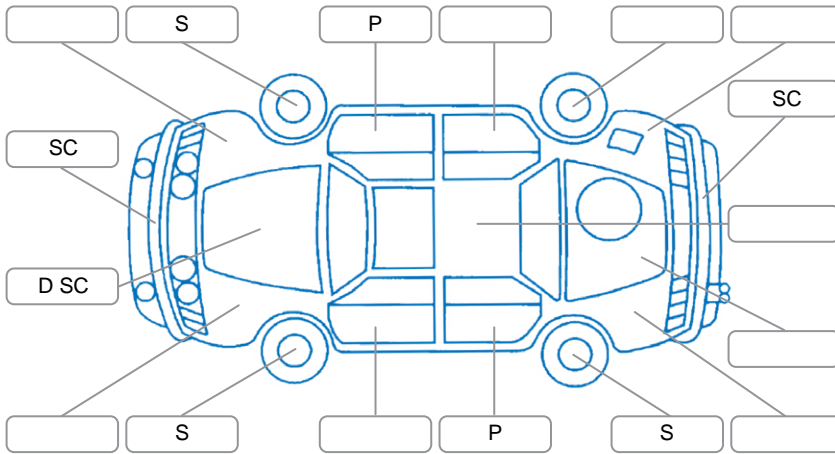

Report ID:	28,209,627	Version:	1
Created:	26 May 2026		

Make:	Mercedes-Benz	Model:	B-Class
Body Style:	Hatchback	Year:	2010
Rego No.:	PNR183	Rego Expiry:	09 Aug 2026
WoF Expiry:	27 Jan 2027	Odometer:	134,707 Kms
Good No.:	28209627	VIN:	WDD2452332J613231
Next Service:	141,100kms	Service History:	No

**Key**  
 S = Scratch    R = Rust    C = Crack    \* = Decals    W = Significant scuffs  
 D = Dent    PT = Paint defect    P = Pin dent    SC = Stone Chips

Note: some defects and blemishes may not be displayed in the diagram