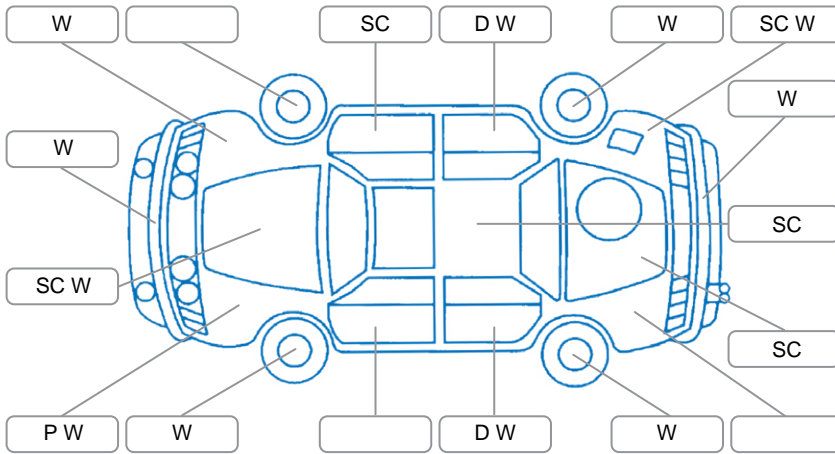

Report ID:	28,209,586	Version:	1
Created:	16 Jun 2026		

Make:	Mazda	Model:	Mazda2
Body Style:	Hatchback	Year:	2010
Rego No.:	FFL352	Rego Expiry:	26 Jan 2027
WoF Expiry:	19 Feb 2027	Odometer:	80,440 Kms
Good No.:	28209586	VIN:	JM0DE10Y1A0145119
Next Service:	90,000km	Service History:	Yes

Key

S = Scratch R = Rust C = Crack * = Decals W = Significant scuffs
 D = Dent PT = Paint defect P = Pin dent SC = Stone Chips

Note: some defects and blemishes may not be displayed in the diagram

Body Inspection Comments

Windscreen stone chips

Conditions During Body Inspection

Dry

Under Carriage and Under Bonnet Inspection Comments

Underbody surface rust
 Front wheel drive

Interior Comments

Seats:	Good
Carpets:	Average
Panels:	Average
Dashboard:	Good