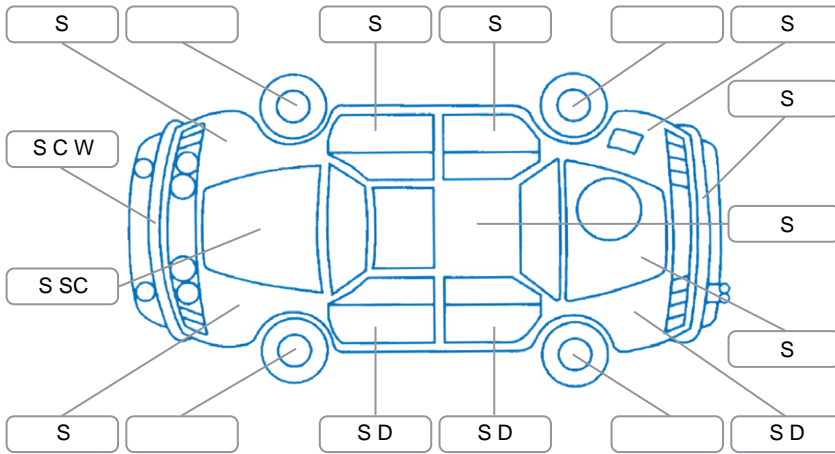

Report ID:	28,209,564	Version:	3
Created:	02 Jun 2026		

Make:	Mazda	Model:	Mazda6
Body Style:	Sedan	Year:	2006
Rego No.:	DPU116	Rego Expiry:	01 Jul 2026
WoF Expiry:	12 Jun 2027	Odometer:	198,401 Kms
Good No.:	28209564	VIN:	JM0GG103200530839
Next Service:	208399	Service History:	No

Key
 S = Scratch R = Rust C = Crack * = Decals W = Significant scuffs
 D = Dent PT = Paint defect P = Pin dent SC = Stone Chips

Note: some defects and blemishes may not be displayed in the diagram

Body Inspection Comments

Conditions During Body Inspection	Dry
-----------------------------------	-----

Under Carriage and Under Bonnet Inspection Comments

Interior Comments

Seats:	Average
Carpets:	drivers side carpet has come away from the panels
Panels:	Average
Dashboard:	centre dash storage compartment lid broken