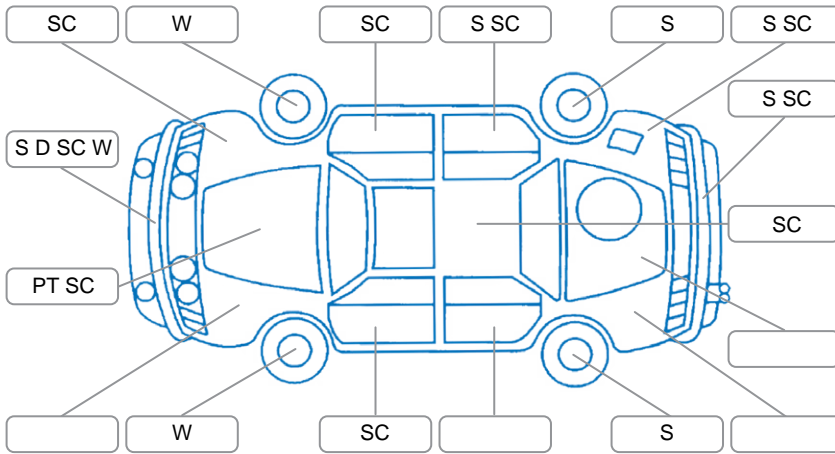

Report ID:	28,209,403	Version:	1
Created:	06 Jul 2026		

Make:	Ford	Model:	Fiesta
Body Style:	Hatchback	Year:	2013
Rego No.:	GQU816	Rego Expiry:	15 Jul 2026
WoF Expiry:	25 Jan 2027	Odometer:	169,389 Kms
Good No.:	28209403	VIN:	MNBJXXARJJCS41381
Next Service:	178,000 kms	Service History:	Yes

**Key**  
 S = Scratch    R = Rust    C = Crack    \* = Decals    W = Significant scuffs  
 D = Dent    PT = Paint defect    P = Pin dent    SC = Stone Chips

Note: some defects and blemishes may not be displayed in the diagram

### Body Inspection Comments

Rear bumper side clip broken,

Conditions During Body Inspection

Wet