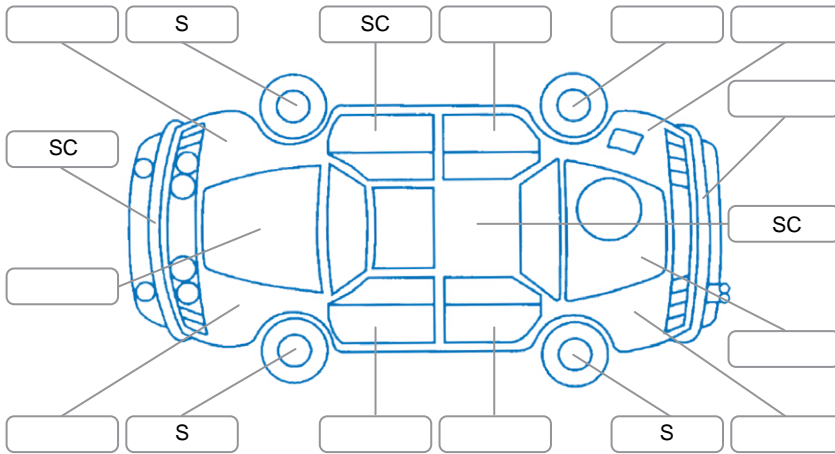

Report ID:	28,209,295	Version:	2
Created:	26 May 2026		

Make:	Mitsubishi	Model:	ASX
Body Style:	SUV	Year:	2020
Rego No.:	NFB933	Rego Expiry:	04 Dec 2026
WoF Expiry:	19 Mar 2027	Odometer:	139,968 Kms
Good No.:	28209295	VIN:	JMFXTGA2WMU006533
Next Service:	144,400kms	Service History:	Yes

Key
 S = Scratch R = Rust C = Crack * = Decals W = Significant scuffs
 D = Dent PT = Paint defect P = Pin dent SC = Stone Chips

Note: some defects and blemishes may not be displayed in the diagram

Body Inspection Comments