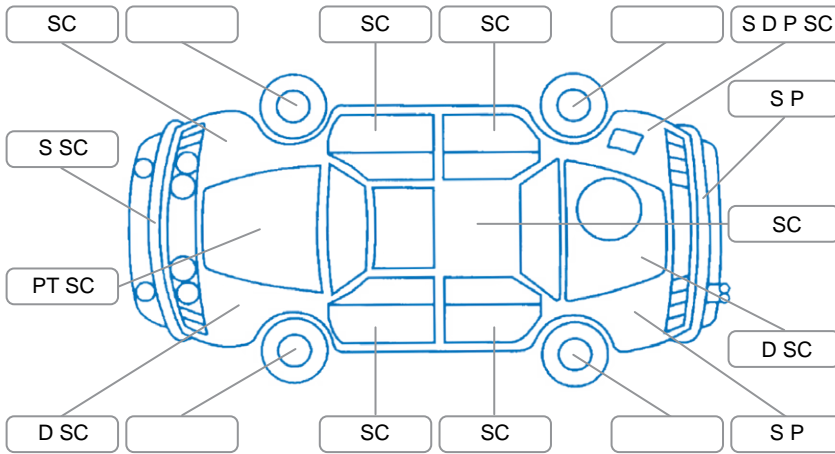

Report ID:	28,209,276	Version:	1
Created:	26 May 2026		

Make:	Nissan	Model:	Navara
Body Style:	Utility	Year:	2020
Rego No.:	NBG490	Rego Expiry:	20 Jul 2026
WoF Expiry:	16 Oct 2026	Odometer:	79,284 Kms
Good No.:	28209276	VIN:	MNTCB2D23A0017526
Next Service:	94,000 Kms	Service History:	No

Key

S = Scratch R = Rust C = Crack * = Decals W = Significant scuffs
 D = Dent PT = Paint defect P = Pin dent SC = Stone Chips

Note: some defects and blemishes may not be displayed in the diagram

Body Inspection Comments

- Minor crack in RH side mirror indicator repeater.
- Minor tears in RR door seal.
- RH taillight chipped.
- Dent in rear cab panel.

Conditions During Body Inspection: Dry

Under Carriage and Under Bonnet Inspection Comments