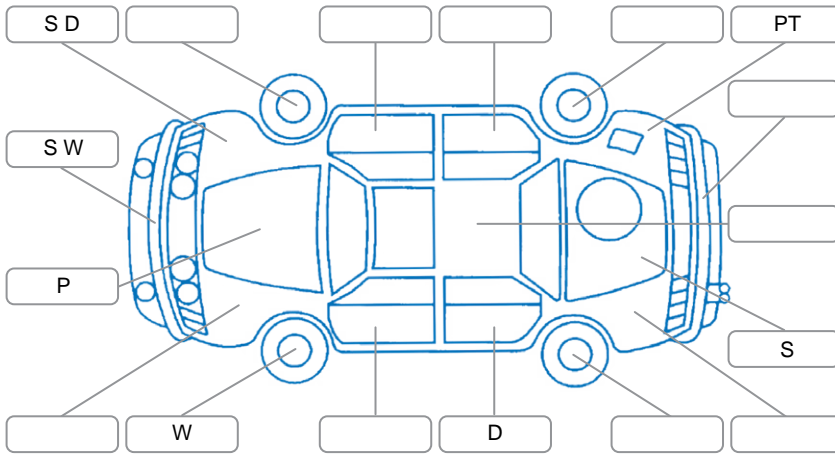

Report ID:	28,209,253	Version:	3
Created:	04 Jun 2026		

Make:	Nissan	Model:	Navara
Body Style:	Utility	Year:	2021
Rego No.:	NKN468	Rego Expiry:	30 Sep 2026
WoF Expiry:	20 Apr 2027	Odometer:	93,320 Kms
Good No.:	28209253	VIN:	MNTCBAD23A0000544
Next Service:	110,000 kms	Service History:	Yes

Key

S = Scratch R = Rust C = Crack * = Decals W = Significant scuffs
 D = Dent PT = Paint defect P = Pin dent SC = Stone Chips

Note: some defects and blemishes may not be displayed in the diagram

Body Inspection Comments

General Comments

Driver body seal torn, r rear body seal torn,

Road Conditions During Test Drive

Dry

Engine Timing Mechanism

Timing Chain

Evidence of Cam Belt Replacement

Yes No