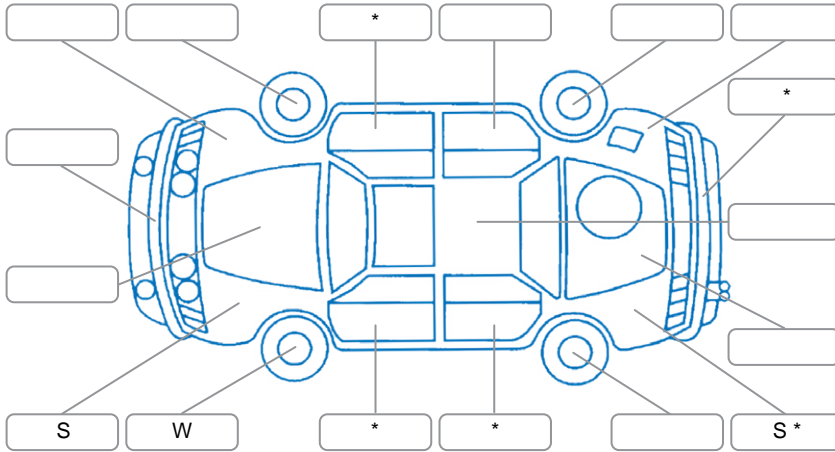

Report ID:	28,209,230	Version:	2
Created:	08 Jun 2026		

Make:	Mazda	Model:	Mazda3
Body Style:	Hatchback	Year:	2021
Rego No.:	NGR722	Rego Expiry:	25 Jul 2026
WoF Expiry:	30 Jan 2027	Odometer:	51,953 Kms
Good No.:	28209230	VIN:	JM0BP2H7A01129627
Next Service:	65,000 kms	Service History:	Yes

Key

S = Scratch R = Rust C = Crack * = Decals W = Significant scuffs
 D = Dent PT = Paint defect P = Pin dent SC = Stone Chips

Note: some defects and blemishes may not be displayed in the diagram

Body Inspection Comments

Left rear seatbelt small fray spot, missing one key blade inside one key remote.

Conditions During Body Inspection

Dry

Under Carriage and Under Bonnet Inspection Comments

Interior Comments

Seats:	Good
Carpets:	Good
Panels:	Good
Dashboard:	Good