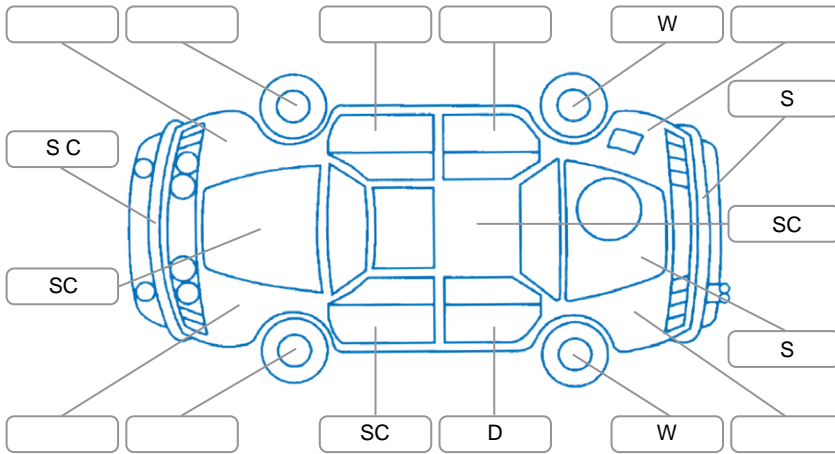

Report ID:	28,209,224	Version:	1
Created:	27 May 2026		

Make:	Honda	Model:	Accord
Body Style:	Sedan	Year:	2009
Rego No.:	MNL584	Rego Expiry:	17 Aug 2026
WoF Expiry:	27 Mar 2027	Odometer:	181,458 Kms
Good No.:	28209224	VIN:	7AT08G13X19002876
Next Service:	181458	Service History:	No

Key
 S = Scratch R = Rust C = Crack * = Decals W = Significant scuffs
 D = Dent PT = Paint defect P = Pin dent SC = Stone Chips

Note: some defects and blemishes may not be displayed in the diagram

Body Inspection Comments

Conditions During Body Inspection: Dry

Under Carriage and Under Bonnet Inspection Comments

Front wheel drive

Interior Comments

Seats:	Good
Carpets:	Good
Panels:	Head liner sagging
Dashboard:	Good

General Comments