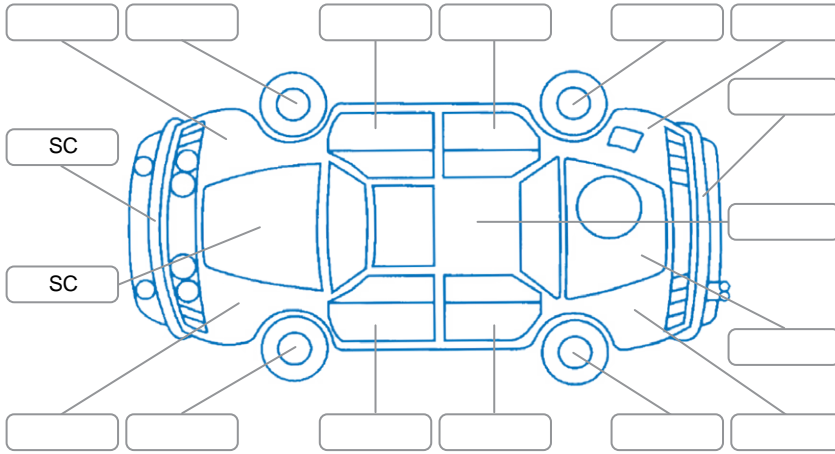

Key
 S = Scratch R = Rust C = Crack * = Decals W = Significant scuffs
 D = Dent PT = Paint defect P = Pin dent SC = Stone Chips

Note: some defects and blemishes may not be displayed in the diagram

Body Inspection Comments

Conditions During Body Inspection: Dry

Under Carriage and Under Bonnet Inspection Comments

Interior Comments

Seats:	Good
Carpets:	Good
Panels:	Good
Dashboard:	Good

General Comments

Road Conditions During Test Drive	Dry		
Engine Timing Mechanism	Timing Chain		
Evidence of Cam Belt Replacement	<input type="checkbox"/> Yes	<input type="checkbox"/> No	Kms
Inspected by:	Blair Robertson		
Published by:	Blair Robertson		
Inspection Date:	26 May 2026		