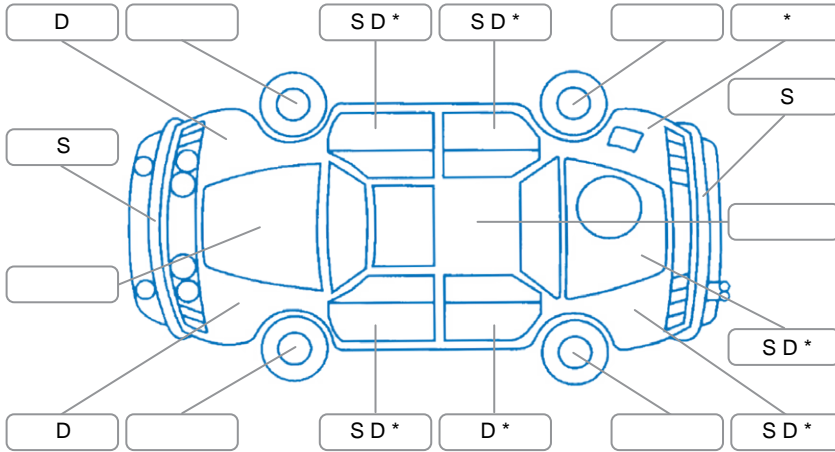

Report ID:	28,209,000	Version:	2
Created:	10 Jun 2026		

Make:	Volkswagen	Model:	Crafter
Body Style:	Van	Year:	2021
Rego No.:	NFQ409	Rego Expiry:	13 Jan 2027
WoF Expiry:	03 Feb 2027	Odometer:	114,868 Kms
Good No.:	28209000	VIN:	WV1ZZSYZM9010729
Next Service:	120,000 kms	Service History:	Yes

**Key**

S = Scratch    R = Rust    C = Crack    \* = Decals    W = Significant scuffs  
 D = Dent    PT = Paint defect    P = Pin dent    SC = Stone Chips

Note: some defects and blemishes may not be displayed in the diagram