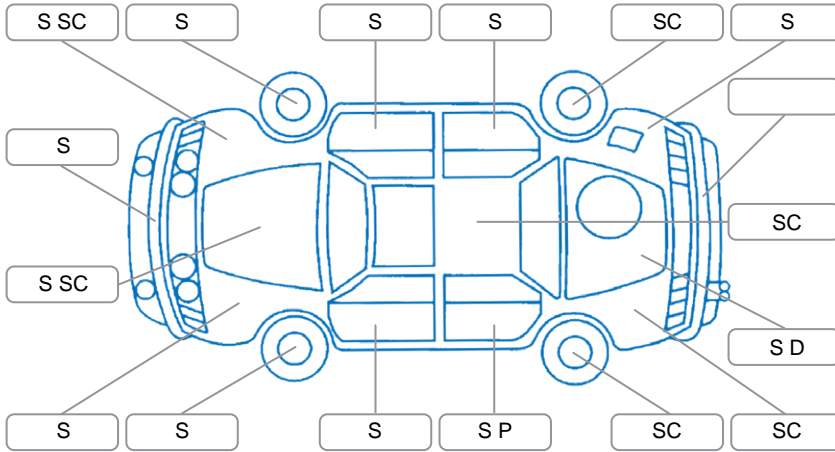

Report ID:	28,208,958	Version:	1
Created:	25 May 2026		

Make:	Ford	Model:	Ranger
Body Style:	Utility	Year:	2021
Rego No.:	NWP550	Rego Expiry:	26 Sep 2026
WoF Expiry:	26 Nov 2025	Odometer:	68,229 Kms
Good No.:	28208958	VIN:	MNAUMFF60MW169106
Next Service:	72,400	Service History:	Yes

Key

S = Scratch R = Rust C = Crack * = Decals W = Significant scuffs
 D = Dent PT = Paint defect P = Pin dent SC = Stone Chips

Note: some defects and blemishes may not be displayed in the diagram

Body Inspection Comments

Dent in right side C pillar,

Conditions During Body Inspection

Dry

Under Carriage and Under Bonnet Inspection Comments

Interior Comments

Seats:	stains, drivers seat belt fraying,
Carpets:	Average
Panels:	Average
Dashboard:	Average