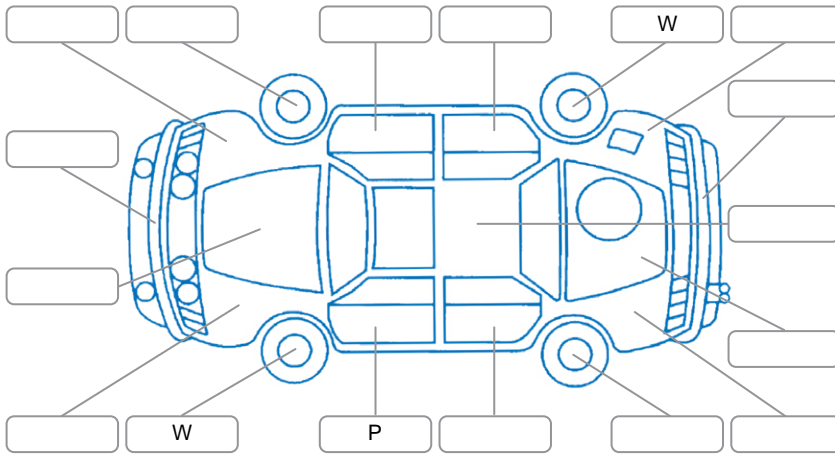

Report ID:	28,208,582	Version:	1
Created:	03 Jun 2026		

Make:	Honda	Model:	Jazz
Body Style:	Hatchback	Year:	2010
Rego No.:	HPG17	Rego Expiry:	31 Dec 2026
WoF Expiry:	16 Jun 2027	Odometer:	117,695 Kms
Good No.:	28208582	VIN:	JHMGE88509S204436
Next Service:	128000	Service History:	No

**Key**  
 S = Scratch    R = Rust    C = Crack    \* = Decals    W = Significant scuffs  
 D = Dent    PT = Paint defect    P = Pin dent    SC = Stone Chips

Note: some defects and blemishes may not be displayed in the diagram