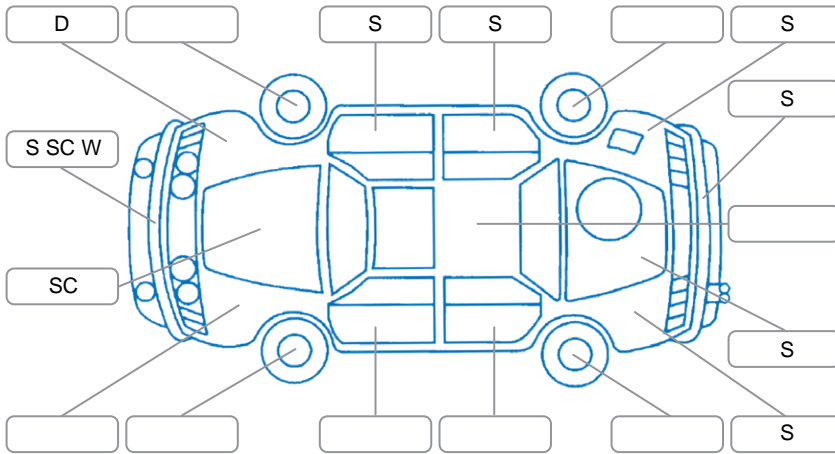

Report ID:	28,208,433	Version:	2
Created:	04 Jun 2026		

Make:	Mazda	Model:	MPV
Body Style:	SUV	Year:	2003
Rego No.:	FLR248	Rego Expiry:	15 Jul 2026
WoF Expiry:	08 May 2027	Odometer:	186,737 Kms
Good No.:	28208433	VIN:	7AT0C11EX10101481
Next Service:	no service sticker	Service History:	No

Key
 S = Scratch R = Rust C = Crack * = Decals W = Significant scuffs
 D = Dent PT = Paint defect P = Pin dent SC = Stone Chips

Note: some defects and blemishes may not be displayed in the diagram

Body Inspection Comments

Conditions During Body Inspection: Dry

Under Carriage and Under Bonnet Inspection Comments

Interior Comments

Seats:	Good
Carpets:	drivers side carpet mat is worn.
Panels:	Average
Dashboard:	Average

General Comments