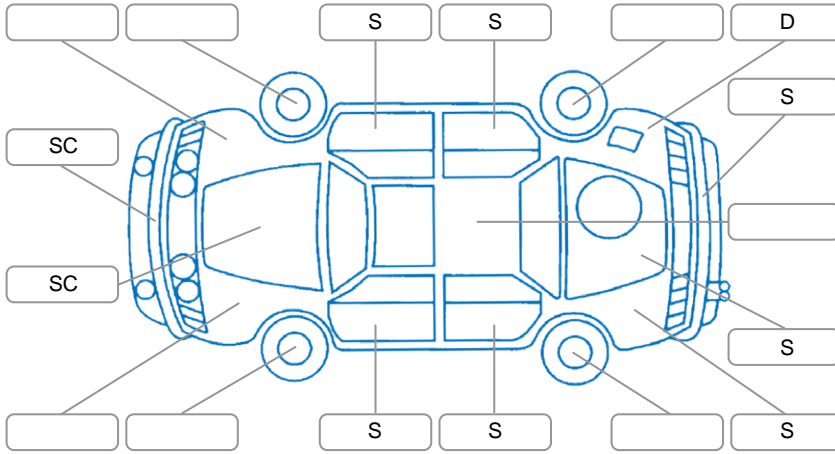

Report ID:	28,208,335	Version:	1
Created:	26 May 2026		

Make:	Ford	Model:	Ranger
Body Style:	Utility	Year:	2013
Rego No.:	HDR185	Rego Expiry:	30 Apr 2026
WoF Expiry:	08 Oct 2026	Odometer:	249,943 Kms
Good No.:	28208335	VIN:	MNAUMFF50DW224426
Next Service:	258000	Service History:	No

Key

S = Scratch R = Rust C = Crack * = Decals W = Significant scuffs
 D = Dent PT = Paint defect P = Pin dent SC = Stone Chips

Note: some defects and blemishes may not be displayed in the diagram

Body Inspection Comments