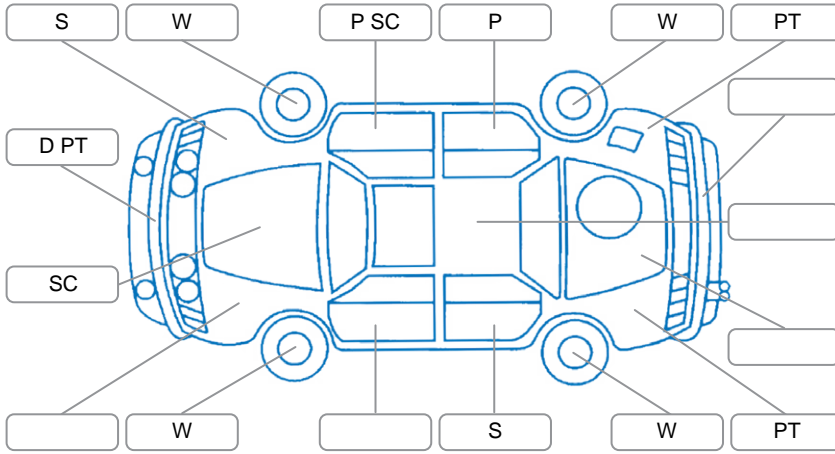

Report ID:	28,208,110	Version:	1
Created:	26 May 2026		

Make:	Toyota	Model:	Hilux
Body Style:	Utility	Year:	2004
Rego No.:	GPU710	Rego Expiry:	31 Dec 2025
WoF Expiry:	12 Jan 2027	Odometer:	335,506 Kms
Good No.:	28208110	VIN:	JTFEK496X00013392
Next Service:	13/6/23 or 330000km	Service History:	No

Key

S = Scratch R = Rust C = Crack * = Decals W = Significant scuffs
 D = Dent PT = Paint defect P = Pin dent SC = Stone Chips

Note: some defects and blemishes may not be displayed in the diagram

Body Inspection Comments

Conditions During Body Inspection: Dry

Under Carriage and Under Bonnet Inspection Comments

Interior Comments

Seats:	Average
Carpets:	Average
Panels:	Average
Dashboard:	Good

General Comments

Vehicle drove well.
 Service due.