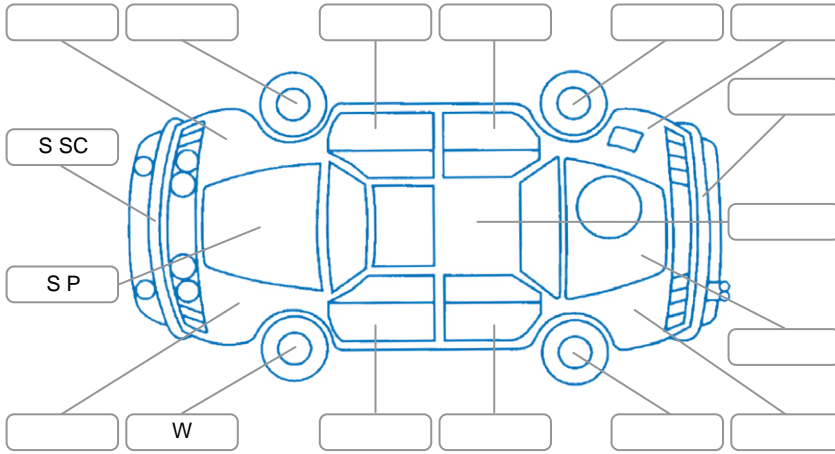

Report ID:	28,208,096	Version:	1
Created:	26 May 2026		

Make:	Suzuki	Model:	Swift
Body Style:	Hatchback	Year:	2022
Rego No.:	PCU799	Rego Expiry:	17 Sep 2026
WoF Expiry:	02 Mar 2027	Odometer:	33,524 Kms
Good No.:	28208096	VIN:	JSAAZC83S00406101
Next Service:	46,000 Kms	Service History:	Yes

Key

S = Scratch R = Rust C = Crack * = Decals W = Significant scuffs
 D = Dent PT = Paint defect P = Pin dent SC = Stone Chips

Note: some defects and blemishes may not be displayed in the diagram

Body Inspection Comments