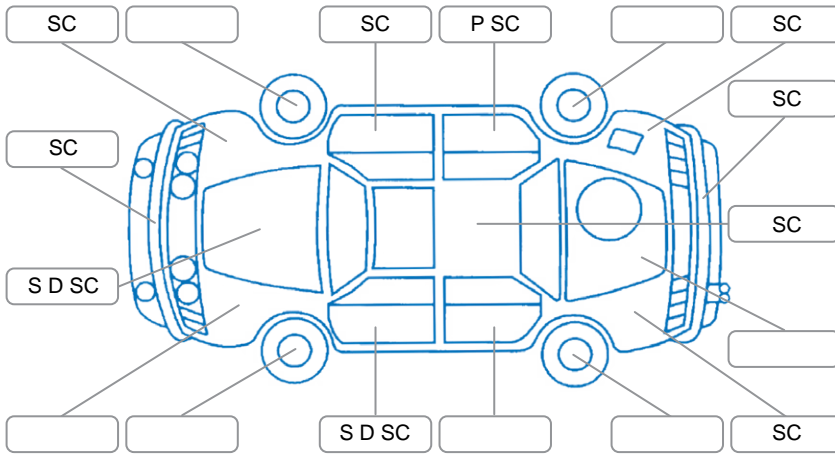

Report ID:	28,208,083	Version:	1
Created:	26 May 2026		

Make:	Hyundai	Model:	Tucson
Body Style:	SUV	Year:	2020
Rego No.:	NAG922	Rego Expiry:	30 Nov 2026
WoF Expiry:	25 Aug 2026	Odometer:	172,603 Kms
Good No.:	28208083	VIN:	TMAJ281ASLJ100466
Next Service:	170,000 Kms	Service History:	Yes

**Key**  
 S = Scratch    R = Rust    C = Crack    \* = Decals    W = Significant scuffs  
 D = Dent    PT = Paint defect    P = Pin dent    SC = Stone Chips

Note: some defects and blemishes may not be displayed in the diagram

### Body Inspection Comments

Front upper grille cracked.  
 RF door seal torn.

Conditions During Body Inspection    Dry