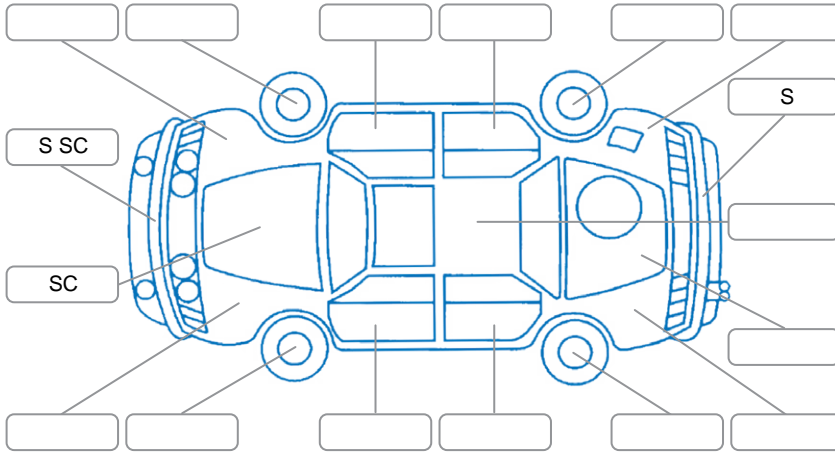

Report ID:	28,208,065	Version:	2
Created:	10 Jun 2026		

Make:	Suzuki	Model:	Swift
Body Style:	Hatchback	Year:	2022
Rego No.:	PCA933	Rego Expiry:	01 Sep 2026
WoF Expiry:	05 Mar 2027	Odometer:	57,113 Kms
Good No.:	28208065	VIN:	JSAAZC83S00406030
Next Service:	59,000 Kms	Service History:	Yes

**Key**

S = Scratch    R = Rust    C = Crack    \* = Decals    W = Significant scuffs  
 D = Dent    PT = Paint defect    P = Pin dent    SC = Stone Chips

Note: some defects and blemishes may not be displayed in the diagram