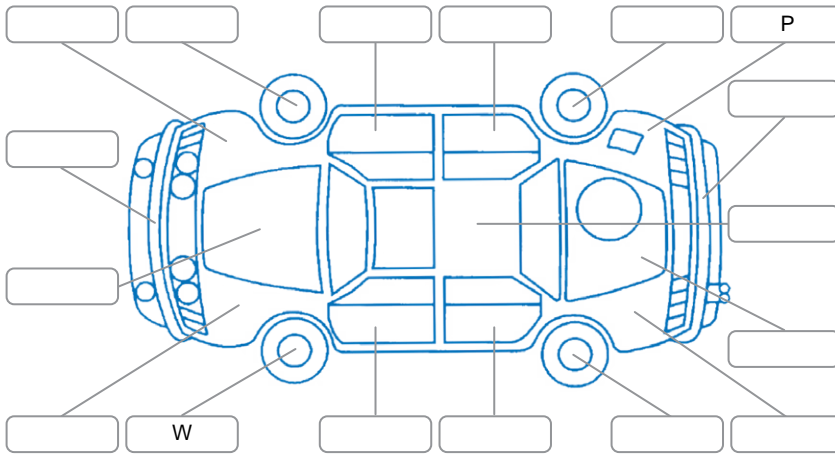

Report ID:	28,208,054	Version:	3
Created:	09 Jun 2026		

Make:	Suzuki	Model:	Swift
Body Style:	Hatchback	Year:	2022
Rego No.:	PCU798	Rego Expiry:	17 Sep 2026
WoF Expiry:	18 Jun 2027	Odometer:	31,449 Kms
Good No.:	28208054	VIN:	JSAAZC83S00406102
Next Service:	41000 Kms	Service History:	No

Key
 S = Scratch R = Rust C = Crack * = Decals W = Significant scuffs
 D = Dent PT = Paint defect P = Pin dent SC = Stone Chips

Note: some defects and blemishes may not be displayed in the diagram

Body Inspection Comments