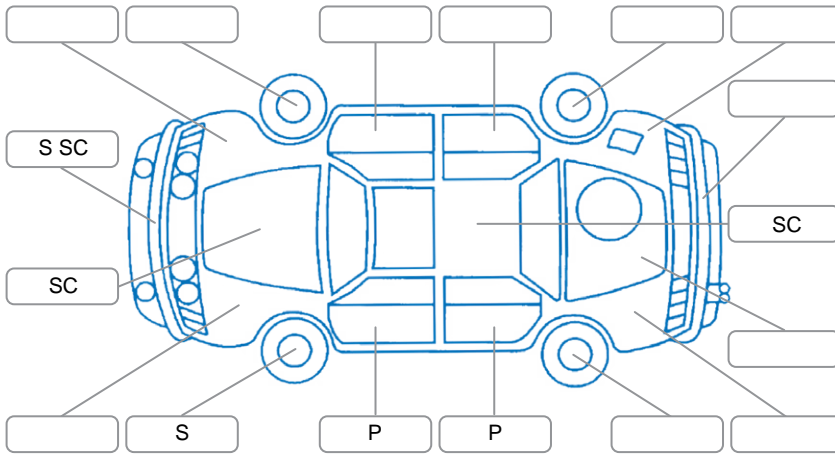

Report ID:	28,208,049	Version:	1
Created:	26 May 2026		

Make:	Hyundai	Model:	Kona
Body Style:	SUV	Year:	2021
Rego No.:	NSD326	Rego Expiry:	13 Sep 2026
WoF Expiry:	27 Nov 2026	Odometer:	53,250 Kms
Good No.:	28208049	VIN:	KMHK281GUMU138345
Next Service:	65000 Kms	Service History:	Yes

**Key**  
 S = Scratch    R = Rust    C = Crack    \* = Decals    W = Significant scuffs  
 D = Dent    PT = Paint defect    P = Pin dent    SC = Stone Chips

Note: some defects and blemishes may not be displayed in the diagram