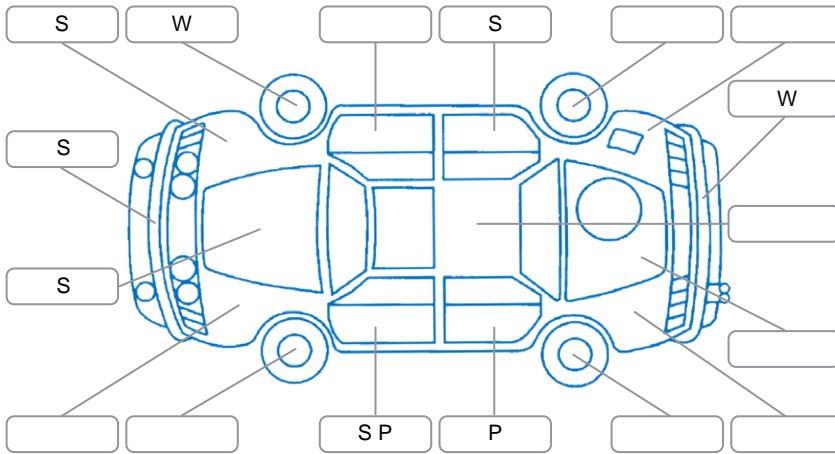

Report ID:	28,207,953	Version:	2
Created:	26 May 2026		

Make:	Subaru	Model:	Forester
Body Style:	Wagon	Year:	2013
Rego No.:	QQF688	Rego Expiry:	03 Oct 2026
WoF Expiry:	04 May 2027	Odometer:	127,207 Kms
Good No.:	28207953	VIN:	7AT0GF17X24014939
Next Service:	23/5/27 or 136900km	Service History:	No

Key

S = Scratch R = Rust C = Crack * = Decals W = Significant scuffs
 D = Dent PT = Paint defect P = Pin dent SC = Stone Chips

Note: some defects and blemishes may not be displayed in the diagram

Body Inspection Comments

Stone chips in windscreen.

Conditions During Body Inspection

Dry

Under Carriage and Under Bonnet Inspection Comments

Interior Comments

Seats:	Good
Carpets:	Good
Panels:	Good
Dashboard:	Good

General Comments

Vehicle drove well.
 1 key fob not working.

Road Conditions During Test Drive

Dry

Engine Timing Mechanism

Timing Chain

Evidence of Cam Belt Replacement

Yes No

Kms