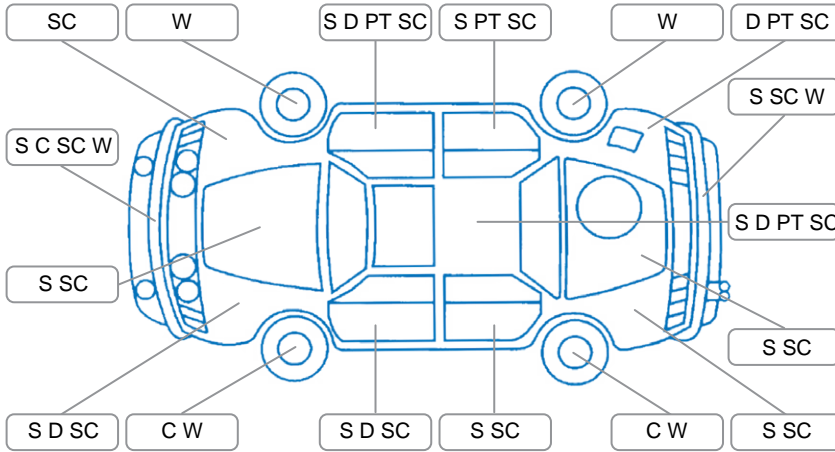

Report ID:	28,207,821	Version:	2
Created:	28 May 2026		

Make:	Nissan	Model:	March
Body Style:	Hatchback	Year:	2006
Rego No.:	JEU969	Rego Expiry:	03 Jan 2027
WoF Expiry:	22 May 2027	Odometer:	151,282 Kms
Good No.:	28207821	VIN:	7AT0DH0KX15855304
Next Service:	161000	Service History:	No

Key

S = Scratch R = Rust C = Crack * = Decals W = Significant scuffs
D = Dent PT = Paint defect P = Pin dent SC = Stone Chips

Note: some defects and blemishes may not be displayed in the diagram

Body Inspection Comments

- Missing lens cover of RF guard indicator.
- Crack left side wing mirror .
- Stone chips front windscreen.
- High stop light cover broken falls off.

Conditions During Body Inspection Dry

Under Carriage and Under Bonnet Inspection Comments