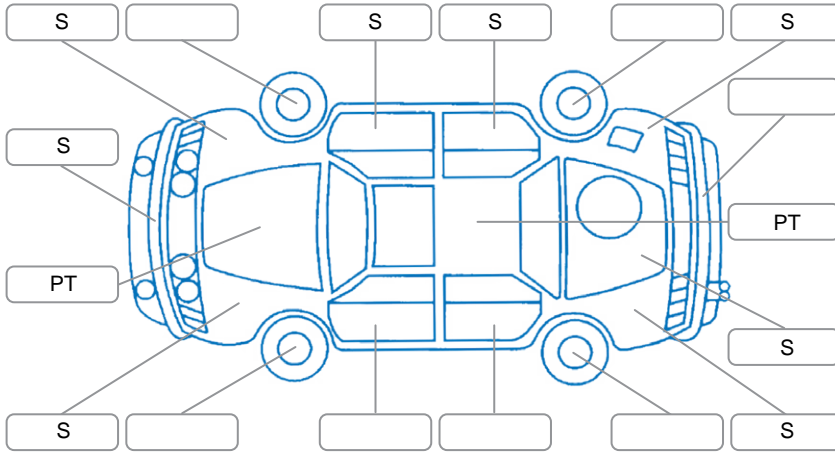

Report ID:	28,207,813	Version:	1
Created:	02 Jun 2026		

Make:	Ssangyong	Model:	Actyon Sport
Body Style:	Utility	Year:	2016
Rego No.:	JPU856	Rego Expiry:	25 Jun 2025
WoF Expiry:	20 May 2027	Odometer:	51,127 Kms
Good No.:	28207813	VIN:	KPADA1ETSFP252538
Next Service:	61130	Service History:	No

Key

S = Scratch R = Rust C = Crack * = Decals W = Significant scuffs
 D = Dent PT = Paint defect P = Pin dent SC = Stone Chips

Note: some defects and blemishes may not be displayed in the diagram

Body Inspection Comments

Conditions During Body Inspection

Dry

Under Carriage and Under Bonnet Inspection Comments

Four wheel drive

Interior Comments

Seats: Good

Carpets: Good

Panels: Good

Dashboard: Good

General Comments

Road Conditions During Test Drive: Dry

Engine Timing Mechanism: Timing Chain

Evidence of Cam Belt Replacement: Yes No Kms

Inspected by: Jesse Amey

Published by: Jaykib Collins