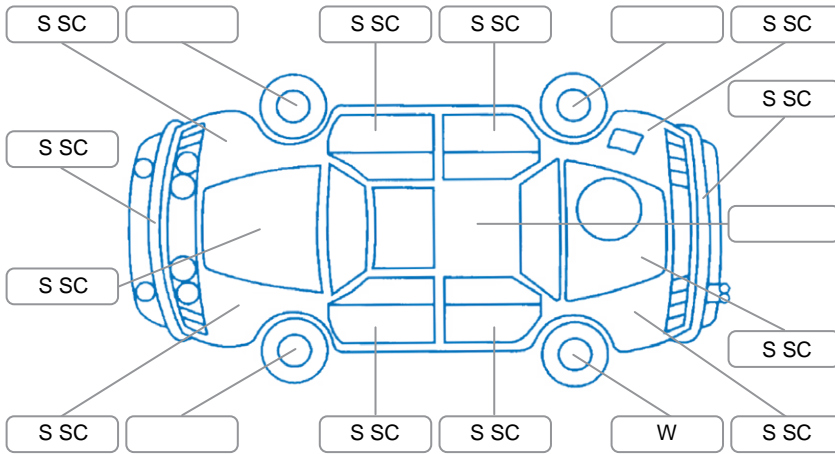

Report ID:	28,207,809	Version:	2
Created:	24 May 2026		

Make:	BMW	Model:	3 Series
Body Style:	Sedan	Year:	2011
Rego No.:	GAP641	Rego Expiry:	28 Feb 2027
WoF Expiry:	22 Sep 2026	Odometer:	64,715 Kms
Good No.:	28207809	VIN:	WBAPG56070NN55008
Next Service:	73927	Service History:	No

Key
 S = Scratch R = Rust C = Crack * = Decals W = Significant scuffs
 D = Dent PT = Paint defect P = Pin dent SC = Stone Chips

Note: some defects and blemishes may not be displayed in the diagram

Body Inspection Comments

Tyres are all cracked/no flat tyre kit/

Conditions During Body Inspection Dry

Under Carriage and Under Bonnet Inspection Comments

2WD/engine oil seepage/

Interior Comments

Seats:	Average
Carpets:	Average
Panels:	Average
Dashboard:	Average