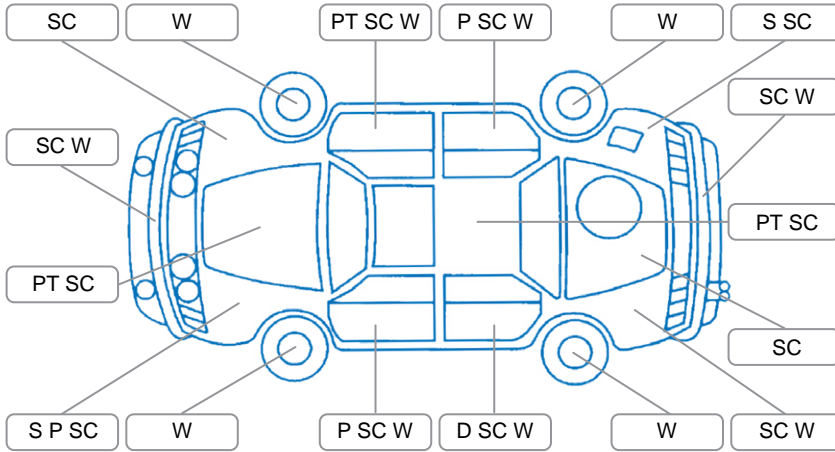

Report ID:	28,207,781	Version:	1
Created:	27 May 2026		

Make:	Mitsubishi	Model:	Diamante
Body Style:	Sedan	Year:	2004
Rego No.:	CGJ103	Rego Expiry:	18 Jul 2026
WoF Expiry:	26 Apr 2026	Odometer:	183,579 Kms
Good No.:	28207781	VIN:	6MMTL8A424T024308
Next Service:	193000	Service History:	Yes

Key

S = Scratch R = Rust C = Crack * = Decals W = Significant scuffs
 D = Dent PT = Paint defect P = Pin dent SC = Stone Chips

Note: some defects and blemishes may not be displayed in the diagram

Body Inspection Comments

Poor paint

Conditions During Body Inspection

Dry

Under Carriage and Under Bonnet Inspection Comments

Underbody corrosion
 Engine oil leak
 CV boot leak

Interior Comments

Seats:	Good
Carpets:	Good
Panels:	Good
Dashboard:	Good