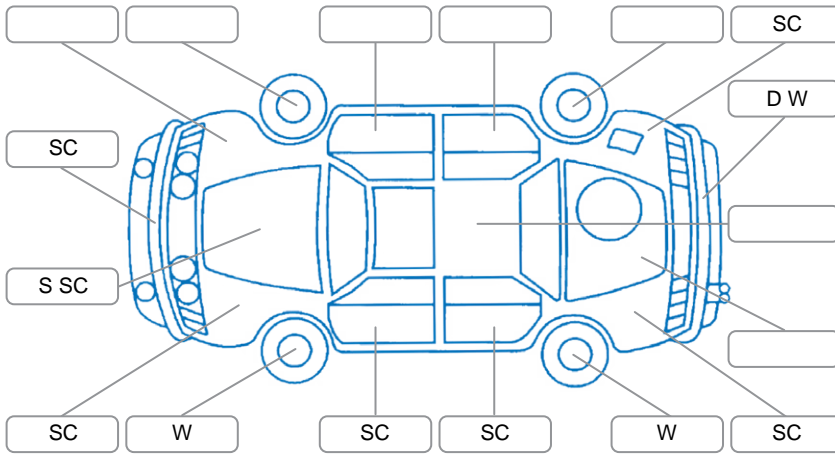

Report ID:	28,207,747	Version:	1
Created:	29 May 2026		

Make:	Toyota	Model:	Vitz
Body Style:	Hatchback	Year:	2017
Rego No.:	PPN305	Rego Expiry:	21 May 2026
WoF Expiry:	11 Jun 2027	Odometer:	146,311 Kms
Good No.:	28207747	VIN:	7AT0H63EX22020902
Next Service:	156000	Service History:	No

Key
 S = Scratch R = Rust C = Crack * = Decals W = Significant scuffs
 D = Dent PT = Paint defect P = Pin dent SC = Stone Chips

Note: some defects and blemishes may not be displayed in the diagram

Body Inspection Comments

Conditions During Body Inspection: Dry

Under Carriage and Under Bonnet Inspection Comments

HYBRID

Interior Comments

Seats:	Good
Carpets:	wear
Panels:	Good
Dashboard:	Good

General Comments

HYBRID

Road Conditions During Test Drive	Dry		
Engine Timing Mechanism	Timing Chain		
Evidence of Cam Belt Replacement	<input type="checkbox"/> Yes	<input type="checkbox"/> No	Kms
Inspected by:	Melissa Wilson		
Published by:	Melissa Wilson		
Inspection Date:	29 May 2026		