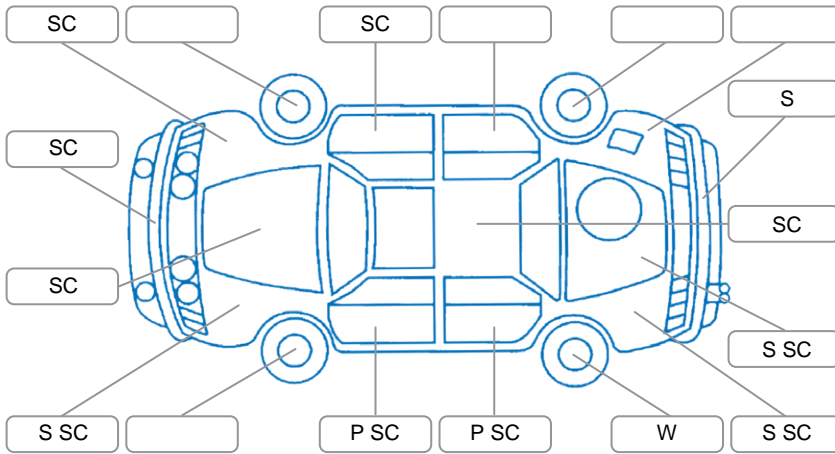

Report ID:	28,207,723	Version:	3
Created:	04 Jun 2026		

Make:	KIA	Model:	Cerato
Body Style:	Hatchback	Year:	2019
Rego No.:	MLD826	Rego Expiry:	01 Mar 2027
WoF Expiry:	18 Jun 2027	Odometer:	82,646 Kms
Good No.:	28207723	VIN:	KNAF251CML5058365
Next Service:	92,648kms	Service History:	No

Key
 S = Scratch R = Rust C = Crack * = Decals W = Significant scuffs
 D = Dent PT = Paint defect P = Pin dent SC = Stone Chips

Note: some defects and blemishes may not be displayed in the diagram

Body Inspection Comments