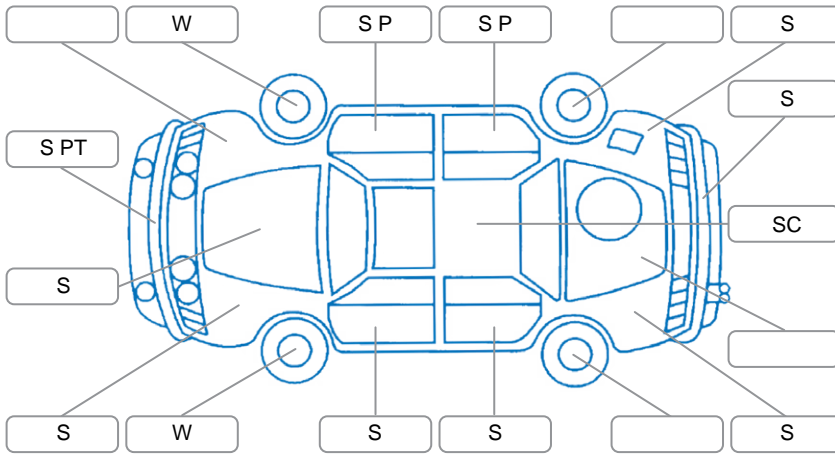

Key
 S = Scratch R = Rust C = Crack * = Decals W = Significant scuffs
 D = Dent PT = Paint defect P = Pin dent SC = Stone Chips

Note: some defects and blemishes may not be displayed in the diagram

Body Inspection Comments

Tyre mobility kit available
 Boot not locking

Conditions During Body Inspection Dry

Under Carriage and Under Bonnet Inspection Comments

Fwd
 Engine oil leak
 Transmission oil leak

Interior Comments

Seats:	Good
Carpets:	Good
Panels:	Good
Dashboard:	Good