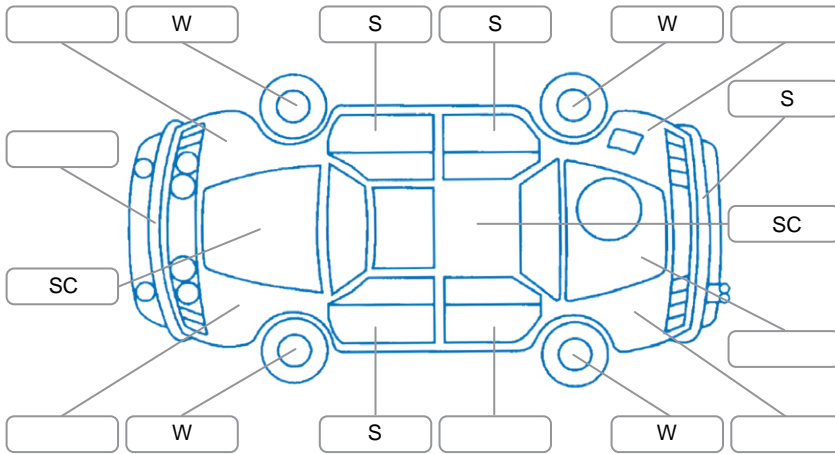

Report ID:	28,207,641	Version:	1
Created:	15 Jun 2026		

Make:	KIA	Model:	Sorento
Body Style:	SUV	Year:	2018
Rego No.:	LNT112	Rego Expiry:	14 Feb 2027
WoF Expiry:	29 Jun 2027	Odometer:	107,788 Kms
Good No.:	28207641	VIN:	KNAPH81BSJ5464018
Next Service:	117800	Service History:	No

**Key**  
 S = Scratch    R = Rust    C = Crack    \* = Decals    W = Significant scuffs  
 D = Dent    PT = Paint defect    P = Pin dent    SC = Stone Chips

Note: some defects and blemishes may not be displayed in the diagram