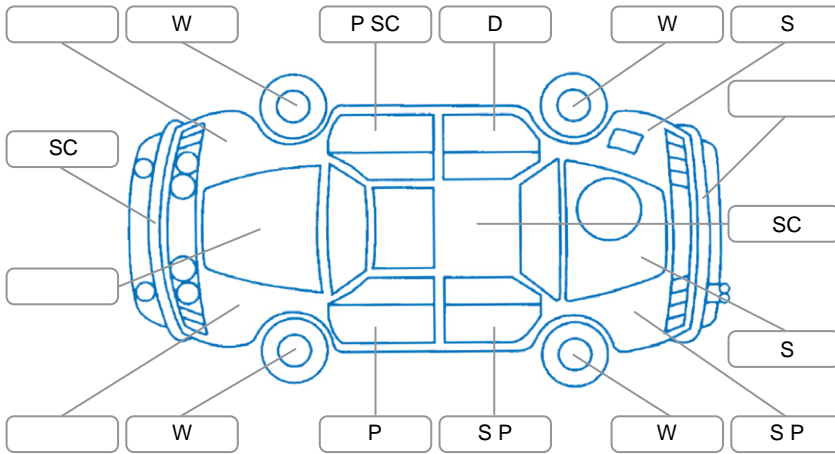

Report ID:	28,207,562	Version:	2
Created:	26 May 2026		

Make:	Peugeot	Model:	3008
Body Style:	SUV	Year:	2019
Rego No.:	MHE228	Rego Expiry:	31 Oct 2026
WoF Expiry:	09 Jun 2027	Odometer:	131,970 Kms
Good No.:	28207562	VIN:	VF3M45GYWKS194371
Next Service:	140,000 Kms	Service History:	Yes

Key
 S = Scratch R = Rust C = Crack * = Decals W = Significant scuffs
 D = Dent PT = Paint defect P = Pin dent SC = Stone Chips

Note: some defects and blemishes may not be displayed in the diagram

Body Inspection Comments

Conditions During Body Inspection: Dry

Under Carriage and Under Bonnet Inspection Comments

2WD

Interior Comments

Seats:	Slight wear on drivers seat
Carpets:	Wear on drivers floor mat
Panels:	Good
Dashboard:	Good