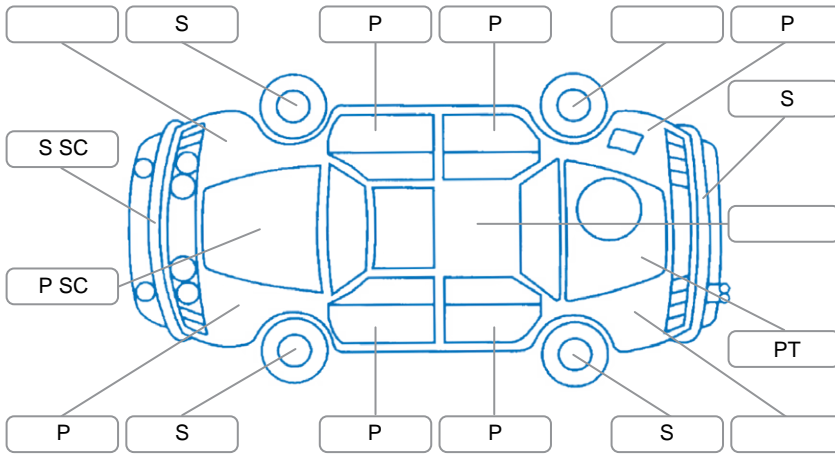

Report ID:	28,207,543	Version:	2
Created:	08 Jun 2026		

Make:	Subaru	Model:	Legacy
Body Style:	Wagon	Year:	2007
Rego No.:	EAA526	Rego Expiry:	27 Sep 2026
WoF Expiry:	05 Feb 2027	Odometer:	170,383 Kms
Good No.:	28207543	VIN:	JF1BP5KW47G050880
Next Service:	180,388 Kms	Service History:	No

**Key**  
 S = Scratch    R = Rust    C = Crack    \* = Decals    W = Significant scuffs  
 D = Dent    PT = Paint defect    P = Pin dent    SC = Stone Chips

Note: some defects and blemishes may not be displayed in the diagram