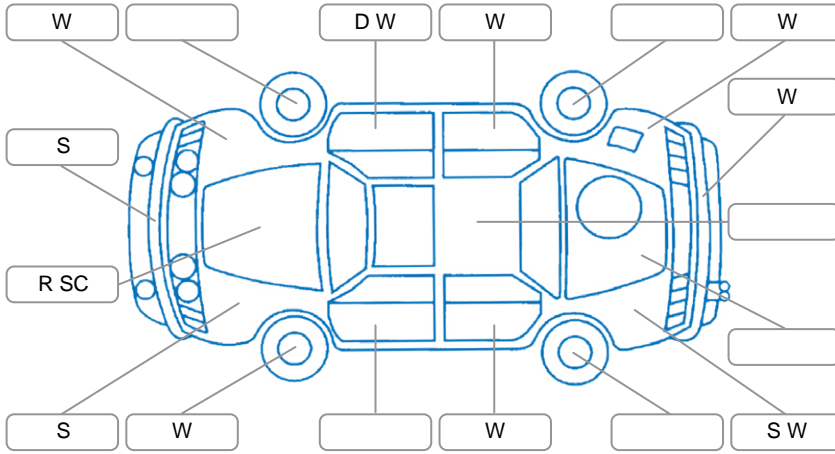

**Key**  
 S = Scratch    R = Rust    C = Crack    \* = Decals    W = Significant scuffs  
 D = Dent    PT = Paint defect    P = Pin dent    SC = Stone Chips

Note: some defects and blemishes may not be displayed in the diagram

### General Comments

Rattle from the rear on deceleration at higher rpm

Road Conditions During Test Drive

Dry

Engine Timing Mechanism

Timing Chain

Evidence of Cam Belt Replacement

Yes     No