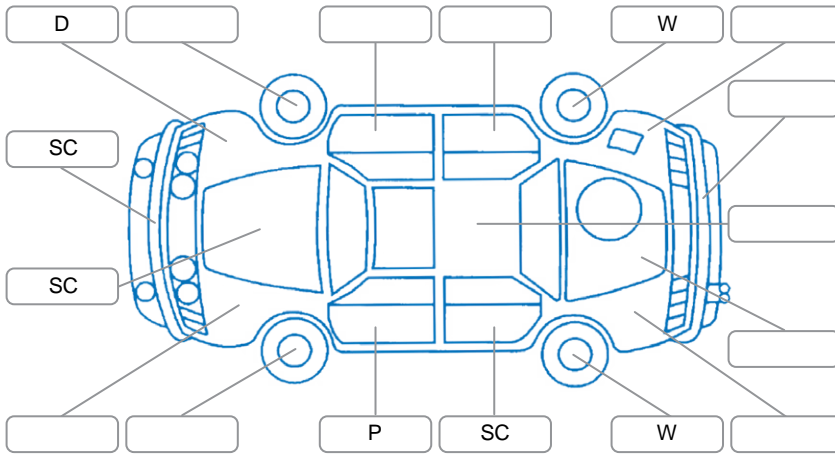

Report ID:	28,207,472	Version:	1
Created:	27 May 2026		

Make:	Mercedes-Benz	Model:	GLA45
Body Style:	Hatchback	Year:	2015
Rego No.:	QGG375	Rego Expiry:	02 Nov 2026
WoF Expiry:	10 Jun 2027	Odometer:	123,786 Kms
Good No.:	28207472	VIN:	WDC1569522J097087
Next Service:	133,787 Kms	Service History:	No

Key

S = Scratch R = Rust C = Crack * = Decals W = Significant scuffs
 D = Dent PT = Paint defect P = Pin dent SC = Stone Chips

Note: some defects and blemishes may not be displayed in the diagram

Body Inspection Comments

Cracked stone chip top left side of front windscreen

Conditions During Body Inspection

Wet

Under Carriage and Under Bonnet Inspection Comments

AWD

Interior Comments

Seats:	Slight wear on front seats
Carpets:	Good
Panels:	Good
Dashboard:	Good