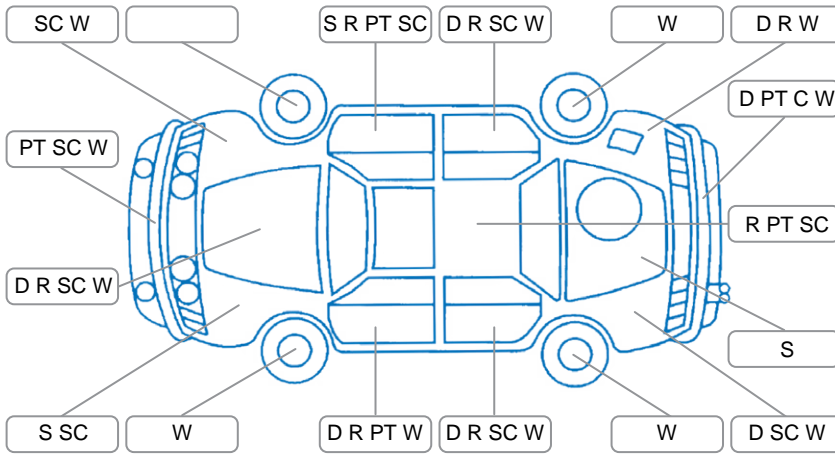

Report ID:	28,207,464	Version:	1
Created:	27 May 2026		

Make:	Nissan	Model:	Presage
Body Style:	SUV	Year:	2004
Rego No.:	FYH892	Rego Expiry:	17 Jun 2026
WoF Expiry:	19 Feb 2027	Odometer:	315,651 Kms
Good No.:	28207464	VIN:	7AT0DH6HX11018062
Next Service:	321000	Service History:	No

Key
 S = Scratch R = Rust C = Crack * = Decals W = Significant scuffs
 D = Dent PT = Paint defect P = Pin dent SC = Stone Chips

Note: some defects and blemishes may not be displayed in the diagram

Body Inspection Comments

- Right wing mirror
- Right rear quarter panel damaged
- Rear bumper damaged
- Left sill damage

Conditions During Body Inspection	Dry
-----------------------------------	-----

Under Carriage and Under Bonnet Inspection Comments