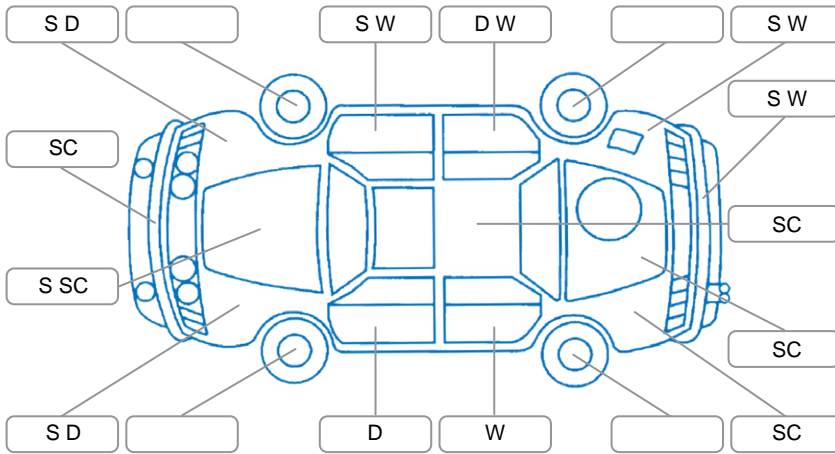

Report ID:	28,207,417	Version:	1
Created:	04 Jun 2026		

Make:	Nissan	Model:	Presage
Body Style:	Wagon	Year:	2006
Rego No.:	JAZ790	Rego Expiry:	28 Sep 2026
WoF Expiry:	26 May 2027	Odometer:	179,042 Kms
Good No.:	28207417	VIN:	7AT0DH6HX15206000
Next Service:	184,000km	Service History:	No

Key
 S = Scratch R = Rust C = Crack * = Decals W = Significant scuffs
 D = Dent PT = Paint defect P = Pin dent SC = Stone Chips

Note: some defects and blemishes may not be displayed in the diagram

Body Inspection Comments

Passenger sun visor damaged

Conditions During Body Inspection

Dry

Under Carriage and Under Bonnet Inspection Comments

Excessive engine oil leaks
 Front wheel drive

Interior Comments

Seats:	Average
Carpets:	Average
Panels:	Poor
Dashboard:	Average