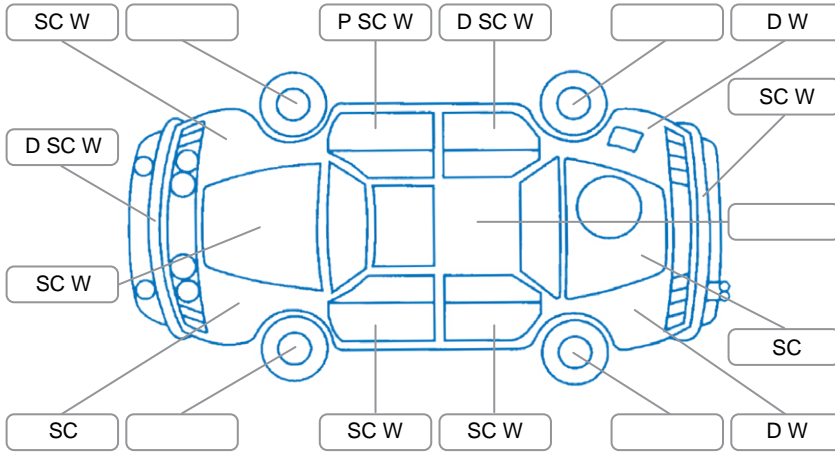

Report ID:	28,207,377	Version:	1
Created:	27 May 2026		

Make:	Toyota	Model:	Hiace
Body Style:	Van	Year:	2018
Rego No.:	LLJ718	Rego Expiry:	18 Sep 2026
WoF Expiry:	01 Jul 2026	Odometer:	101,513 Kms
Good No.:	28207377	VIN:	JTFHT02P300242924
Next Service:	11000	Service History:	Yes

### Key

S = Scratch    R = Rust    C = Crack    \* = Decals    W = Significant scuffs  
 D = Dent    PT = Paint defect    P = Pin dent    SC = Stone Chips

Note: some defects and blemishes may not be displayed in the diagram